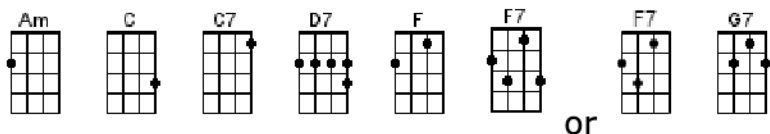

You Really Got A Hold On Me

Smokey Robinson and the Miracles 1962

INTRO: / 1 2 3 4 / 1 2 3 4 /

[C] / [Am] / [C] / [Am] /

[C] I don't like you, but I love you

[Am] Seems that I'm always, thinkin' of you

[C] Tho' oh **[C7]** oh you treat me **[F]** badly

[F7] I love you **[D7]** madly

You **[G7]** really got a **[C]** hold on me **(You really got a [C] hold on me)**

You really got a **[Am]** hold on me **(You really got a [Am] hold on me)**

Baby

[C] I don't want you, but I need you

[C] / **[Am]**↓ **[G7]**↓ **[C]**↓ Tighter /

[C] / **[Am]**↓ **[G7]**↓ **[Am]** ↓ Tighter /

[C] I wanna leave you, don't wanna stay here

[Am] Don't wanna spend, another day here

[C] Tho' oh **[C7]** oh I wanna **[F]** split now **[F7]** I can't **[D7]** quit now